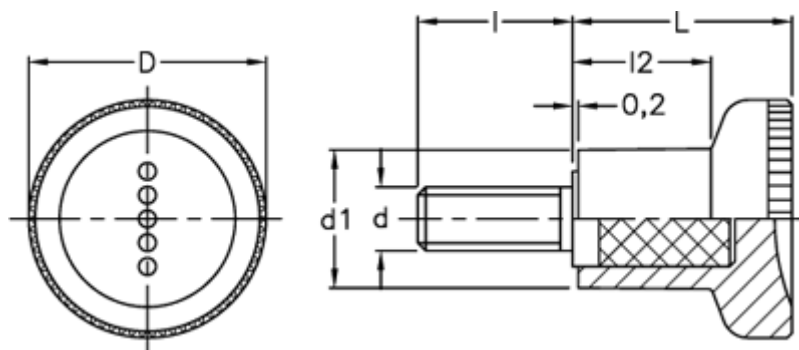

Data Sheet

Article number: 23052431511

Description: E+G Knurled knob
EKK.21-p M6x20-C1

Measures

D	= 21
d1	= 12.5
d 6g	= M6
l	= 20
L	= 18.0
l2	= 10.5